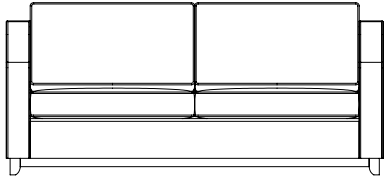

Meridian

HANDMADE IN BRITAIN

Georgia

The comfortable and stylish Georgia comes equipped with generously filled cushioning, sleek piped arms and a solid timber plinth.

MADE BY MERIDIAN

Our CNC Precision cut birch ply frames are fitted with solid timber rails on all load bearing areas, before a generous number of steel serpentine springs are attached using solid steel clips.

TECHNICAL INFORMATION

- *Piped cushions, arms and outer back*
- *Detachable timber plinth*
- *Reversible seats and backs*

3 SEATER SOFA

H930mm W2040mm D1020mm

3 SEATER CHAISE

H930mm W2510mm D1830mm

CORNER SOFA

H930mm W2670mm D2670mm

2 SEATER SOFA

H930mm W1780mm D1020mm

2 SEATER CHAISE

H930mm W1850mm D1830mm

ARMCHAIR

H930mm W860mm D1020mm

Meridian