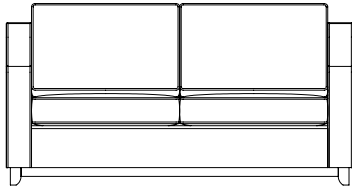

TECHNICAL INFORMATION

- *Piped cushions, arms and outer back*
- *Detachable timber plinth*
- *Reversible seats and backs*

3 SEATER SOFA

H930mm W2040mm D1020mm

3 SEATER CHAISE

H930mm W2510mm D1830mm

CORNER SOFA

H930mm W2670mm D2670mm

2 SEATER SOFA

H930mm W1780mm D1020mm

2 SEATER CHAISE

H930mm W1850mm D1830mm

ARMCHAIR

H930mm W860mm D1020mm

Meridian